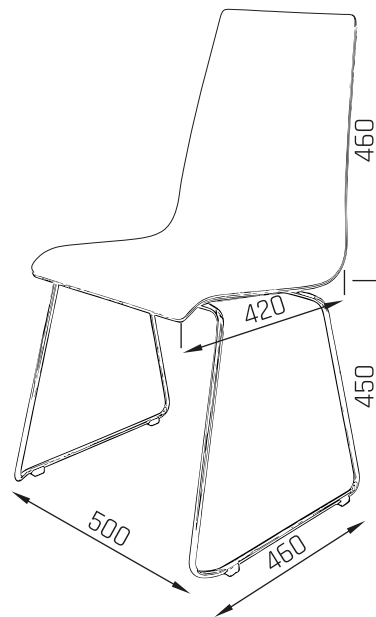

# Monoblock chair

**Line - X**

**Line - D**

Monobloch chair "Line" is combination of simplicity, elegance and functionality.

They are made of bent-gluead birch plywood monoblock and are easy to fit on top of each other. They are suitable for cafes, conference rooms and as chairs for office visitors.

The wooden part and the upholstered fabric/felt part can be chosen according to need.