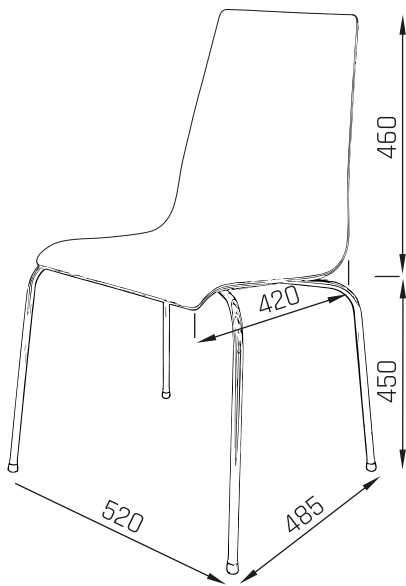

# Monoblock chair

**Line - X**

**Line - D**

Monobloch chair "Line" is combination of simplicity, elegance and functionality.

They are made of bent-gluead birch plywood monoblock and are easy to fit on top of each other. They are suitable for cafes, conference rooms and as chairs for office visitors.

The wooden part and the upholstered fabric/felt part can be chosen according to need.